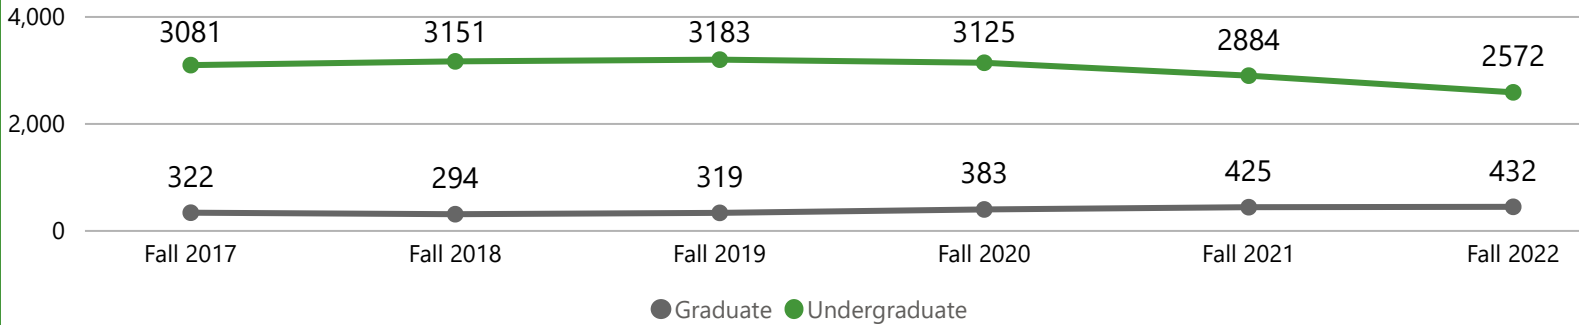

Fall 2022

August 31, 2022

STETSON UNIVERSITY

DeLand Campus Snapshot

Office of Institutional Research and Effectiveness

Fall Enrollment Trends

Class Standing Enrollment

Total Fall 2022 Enrollment