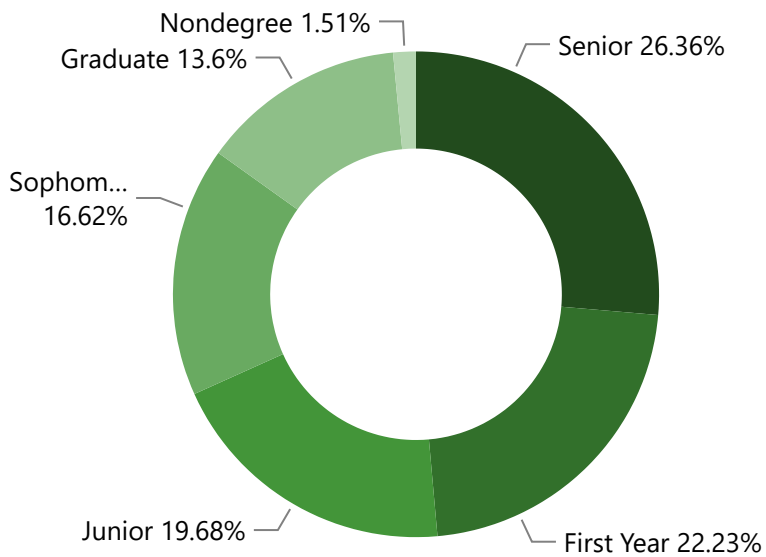

Fall 2022

August 31, 2022

STETSON UNIVERSITY

DeLand Campus Snapshot

Office of Institutional Research and Effectiveness

Fall Enrollment Trends

Class Standing Enrollment

Total Fall 2022 Enrollment

3,004

Residency

First Time In College Retention

College/School Enrollment