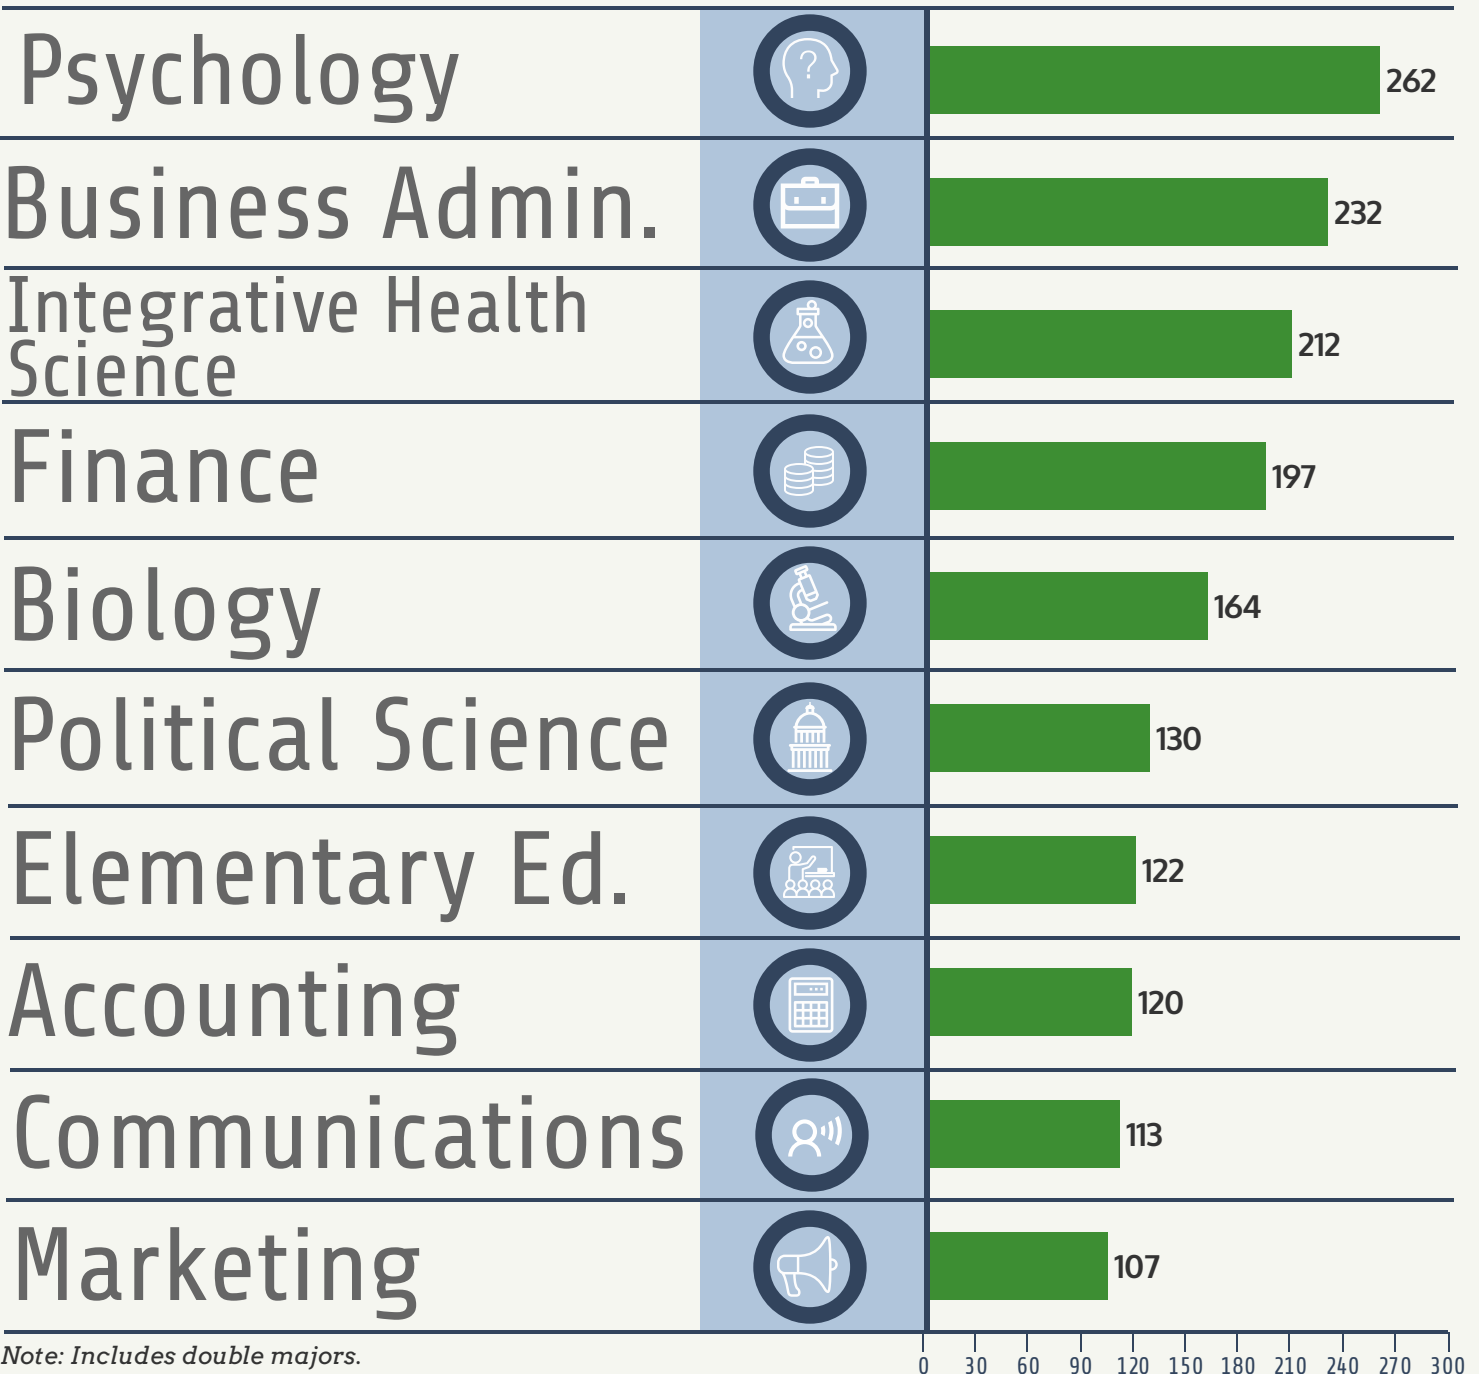

UNDERGRADUATE *Majors in Demand* at **STETSON UNIVERSITY**

Major (AS OF FALL 2015 CENSUS DATE)

Enrollment IN MAJOR

0 30 60 90 120 150 180 210 240 270 300