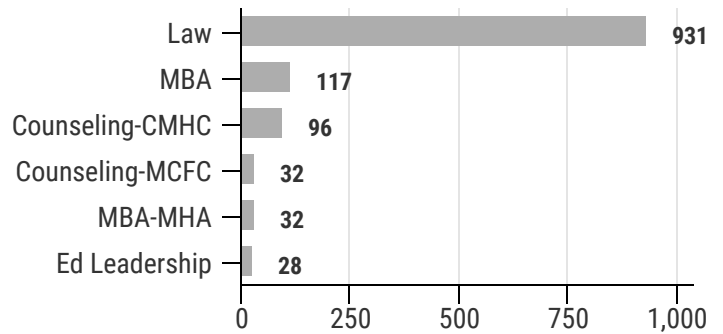

SPRING 2022

STETSON UNIVERSITY

Census Enrollment Snapshot

January 25, 2022

Office of Institutional Research & Effectiveness

SPRING ENROLLMENT TRENDS

All Students

MOST POPULAR UNDERGRADUATE MAJORS

ENROLLMENT BY CLASS LEVEL

GRADUATE PROGRAM ENROLLMENT

Total Spring 2022 Enrollment
3,928

New first time in college students: **21**

New transfer students: **30**

PERSISTENCE

85.7%

of Fall 2021 first time in college students returned to Stetson in Spring 2022