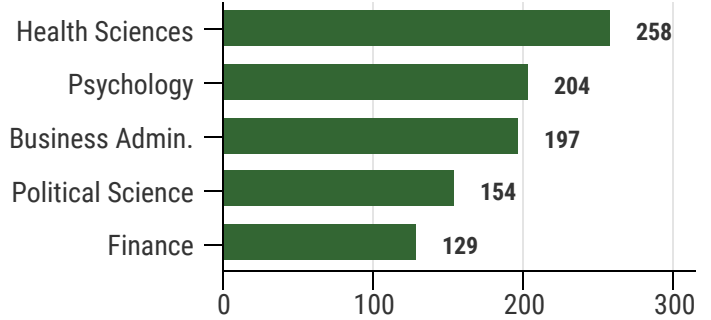

SPRING 2022

STETSON UNIVERSITY

Census Enrollment Snapshot

January 25, 2022

Office of Institutional Research & Effectiveness

SPRING ENROLLMENT TRENDS

All Students

MOST POPULAR UNDERGRADUATE MAJORS

ENROLLMENT BY CLASS LEVEL

GRADUATE PROGRAM ENROLLMENT

Total Spring 2022 Enrollment
3,928

New first time in college students: **21**

New transfer students: **30**

PERSISTENCE

85.7%

of Fall 2021 first time in college students returned to Stetson in Spring 2022