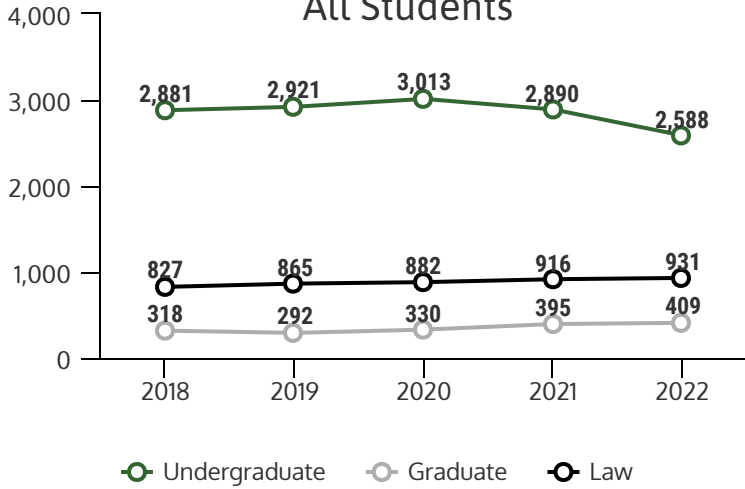

SPRING 2022

STETSON UNIVERSITY

Census Enrollment Snapshot

January 25, 2022

Office of Institutional Research & Effectiveness

SPRING ENROLLMENT TRENDS

All Students

MOST POPULAR UNDERGRADUATE MAJORS

ENROLLMENT BY CLASS LEVEL

GRADUATE PROGRAM ENROLLMENT

Total Spring 2022 Enrollment
3,928

New first time in college students: **21**

New transfer students: **30**

PERSISTENCE

85.7%

of Fall 2021 first time in college students returned to Stetson in Spring 2022