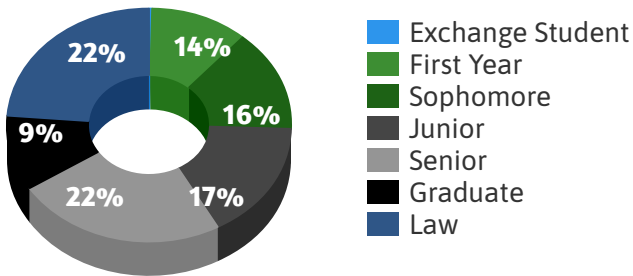

SPRING 2022

STETSON UNIVERSITY

Census Enrollment Snapshot

January 25, 2022

Office of Institutional Research & Effectiveness

SPRING ENROLLMENT TRENDS

All Students

MOST POPULAR UNDERGRADUATE MAJORS

ENROLLMENT BY CLASS LEVEL

GRADUATE PROGRAM ENROLLMENT

Total Spring 2022 Enrollment
3,928

New first time in college students: **21**

New transfer students: **30**

PERSISTENCE

85.7%

of Fall 2021 first time in college students returned to Stetson in Spring 2022