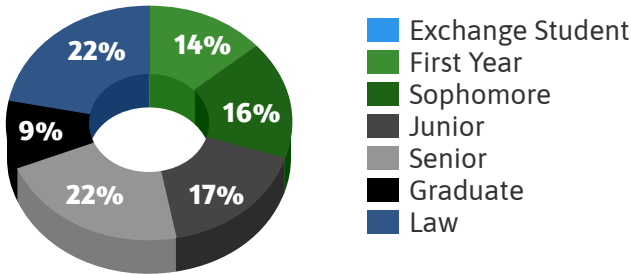

SPRING 2021

STETSON UNIVERSITY

Census Enrollment Snapshot

February 2, 2021

Office of Institutional Research & Effectiveness

SPRING ENROLLMENT TRENDS

All Students

MOST POPULAR UNDERGRADUATE MAJORS

GRADUATE PROGRAM ENROLLMENT

ENROLLMENT BY CLASS LEVEL

Total Spring 2021 Enrollment
4,201

New first time in college students: **23**

New transfer students: **27**

PERSISTENCE

88.2%

of Fall 2020 first time in college students returned to Stetson in Spring 2021