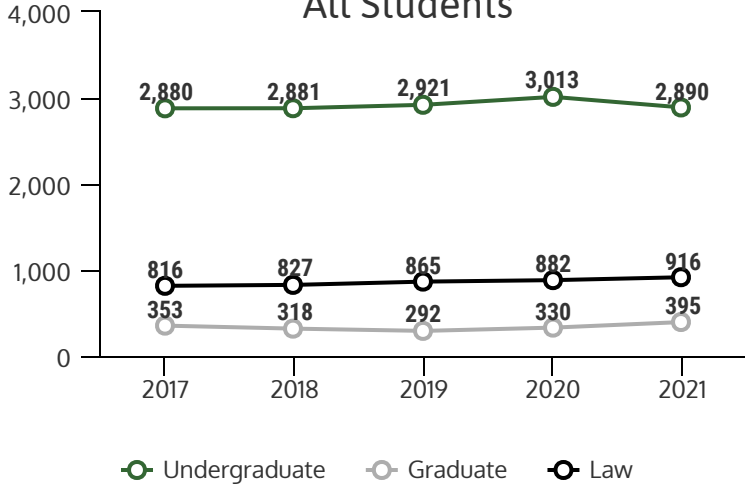

SPRING 2021

STETSON UNIVERSITY

Census Enrollment Snapshot

February 2, 2021

Office of Institutional Research & Effectiveness

SPRING ENROLLMENT TRENDS

All Students

MOST POPULAR UNDERGRADUATE MAJORS

GRADUATE PROGRAM ENROLLMENT

ENROLLMENT BY CLASS LEVEL

Total Spring 2021 Enrollment
4,201

New first time in college students: **23**

New transfer students: **27**

PERSISTENCE

88.2%

of Fall 2020 first time in college students returned to Stetson in Spring 2021