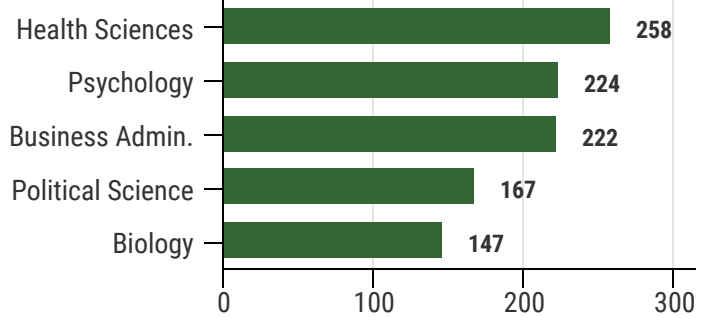

SPRING 2021

STETSON UNIVERSITY

Census Enrollment Snapshot

February 2, 2021

Office of Institutional Research & Effectiveness

SPRING ENROLLMENT TRENDS

All Students

MOST POPULAR UNDERGRADUATE MAJORS

GRADUATE PROGRAM ENROLLMENT

ENROLLMENT BY CLASS LEVEL

Total Spring 2021 Enrollment
4,201

New first time in college students: **23**

New transfer students: **27**

PERSISTENCE

88.2%

of Fall 2020 first time in college students returned to Stetson in Spring 2021