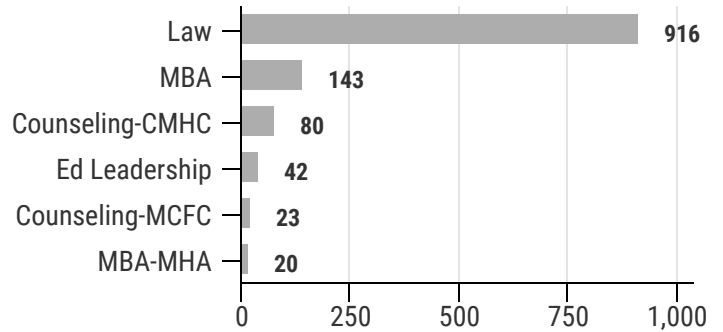

SPRING 2021

STETSON UNIVERSITY

Census Enrollment Snapshot

February 2, 2021

Office of Institutional Research & Effectiveness

SPRING ENROLLMENT TRENDS

All Students

MOST POPULAR UNDERGRADUATE MAJORS

GRADUATE PROGRAM ENROLLMENT

ENROLLMENT BY CLASS LEVEL

Total Spring 2021 Enrollment
4,201

New first time in college students: **23**

New transfer students: **27**

PERSISTENCE

88.2%

of Fall 2020 first time in college students returned to Stetson in Spring 2021