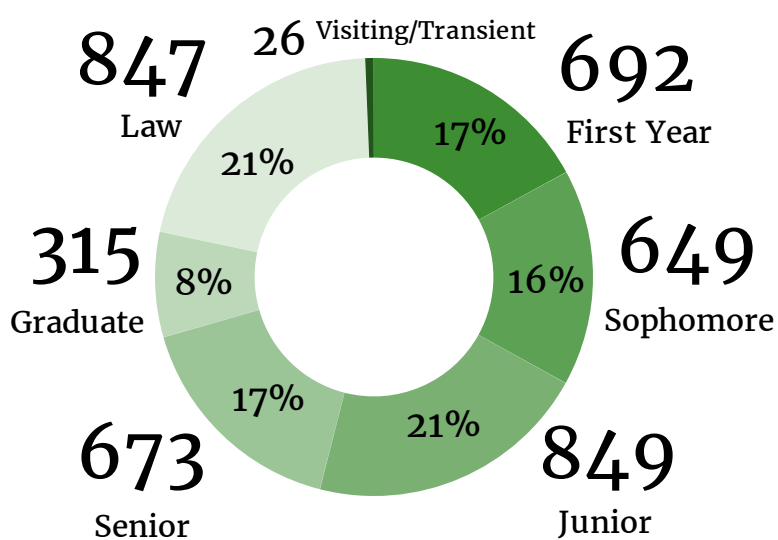

STETSON UNIVERSITY

Spring 2016 Census Snapshot

College/School

Student Class Level*

*Based on credits earned

91.7% Persistence of Fall 2015 FTIC Students

5 Year Spring Enrollment

College/School & Gender