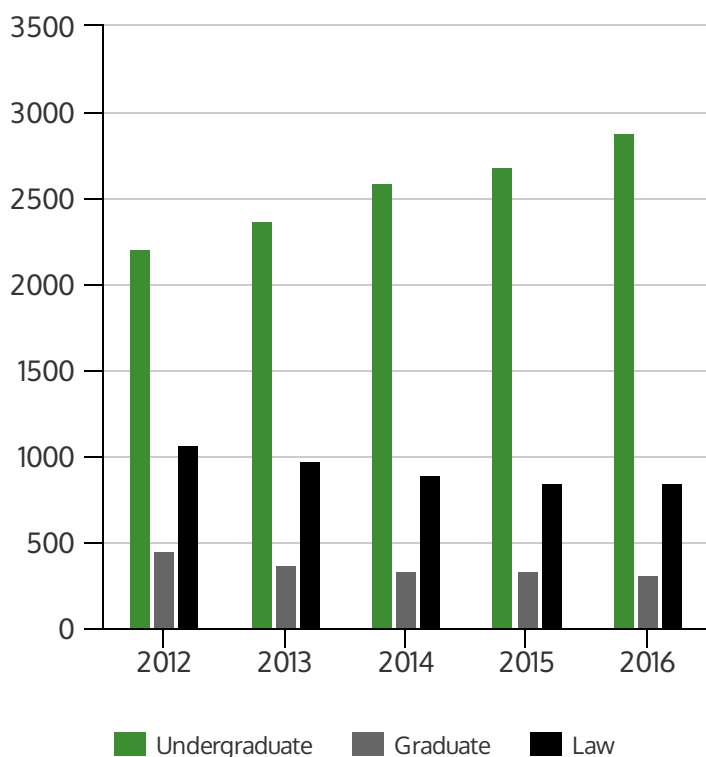

STETSON UNIVERSITY

Spring 2016 Census Snapshot

College/School

Student Class Level*

*Based on credits earned

91.7% Persistence of Fall 2015 FTIC Students

5 Year Spring Enrollment

College/School & Gender