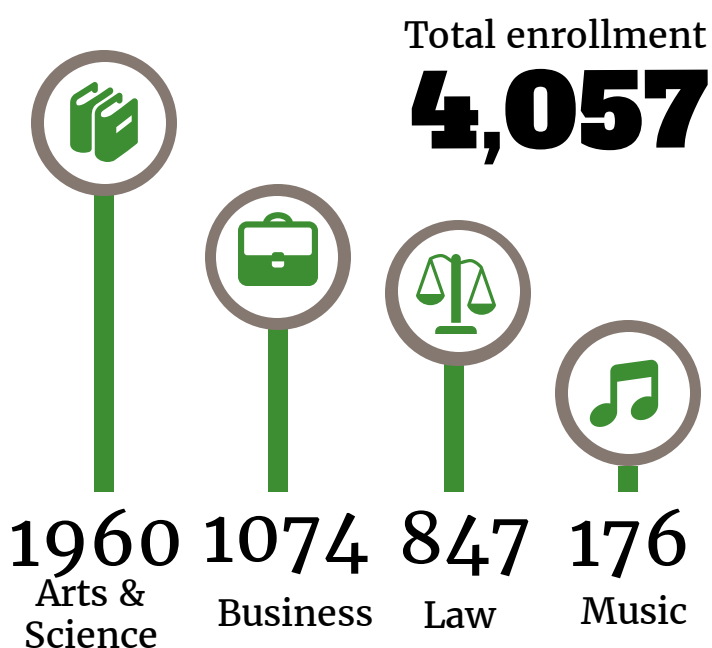

STETSON UNIVERSITY

Spring 2016 Census Snapshot

College/School

Student Class Level*

*Based on credits earned

91.7% Persistence of Fall 2015 FTIC Students

5 Year Spring Enrollment

College/School & Gender