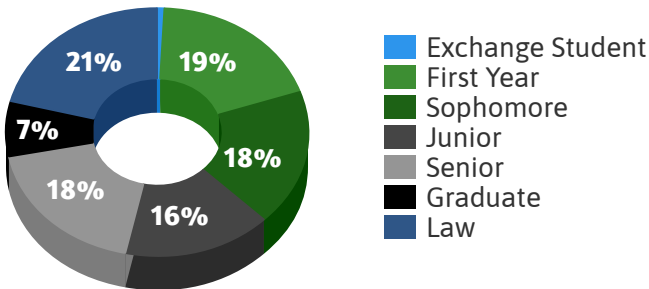

FALL 2019

STETSON UNIVERSITY

Census Snapshot

September 16, 2019

Office of Institutional Research & Effectiveness

FALL ENROLLMENT TRENDS

All Students

RESIDENCY

ENROLLMENT BY CLASS LEVEL

Undergraduate students come from...

46 States, **3** Territories & **48** Countries

Total Fall 2019 Enrollment

4,429

New first time in college students: **934**

New transfer students: **125**