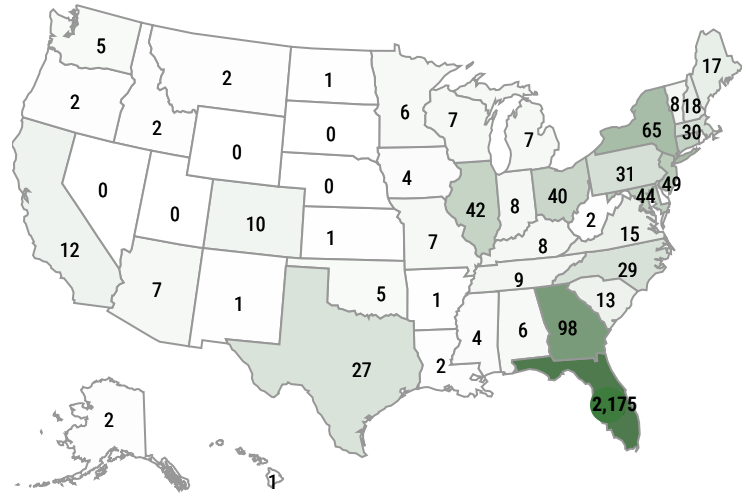

FALL 2019

STETSON UNIVERSITY

Census Snapshot

September 16, 2019

Office of Institutional Research & Effectiveness

FALL ENROLLMENT TRENDS

All Students

RESIDENCY

ENROLLMENT BY CLASS LEVEL

Undergraduate students come from...

46 States, **3** Territories & **48** Countries

Total Fall 2019 Enrollment

4,429

New first time in college students: **934**

New transfer students: **125**