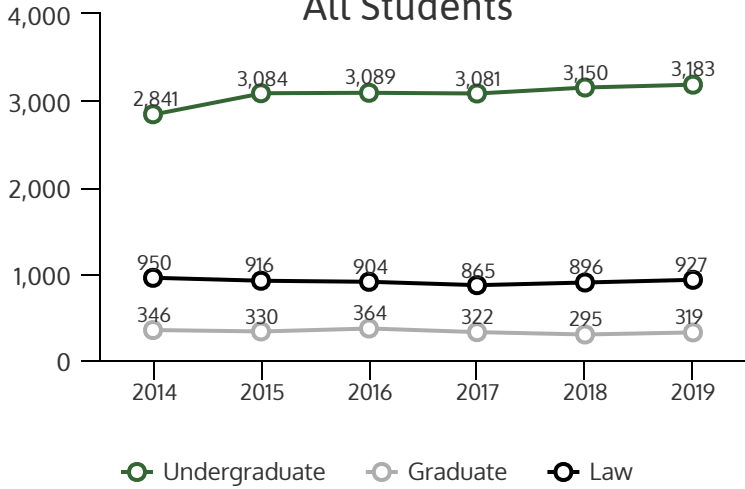

FALL 2019

STETSON UNIVERSITY

Census Snapshot

September 16, 2019

Office of Institutional Research & Effectiveness

FALL ENROLLMENT TRENDS

All Students

RESIDENCY

ENROLLMENT BY CLASS LEVEL

Undergraduate students come from...

46 States, **3** Territories & **48** Countries

Total Fall 2019 Enrollment

4,429

New first time in college students: **934**

New transfer students: **125**