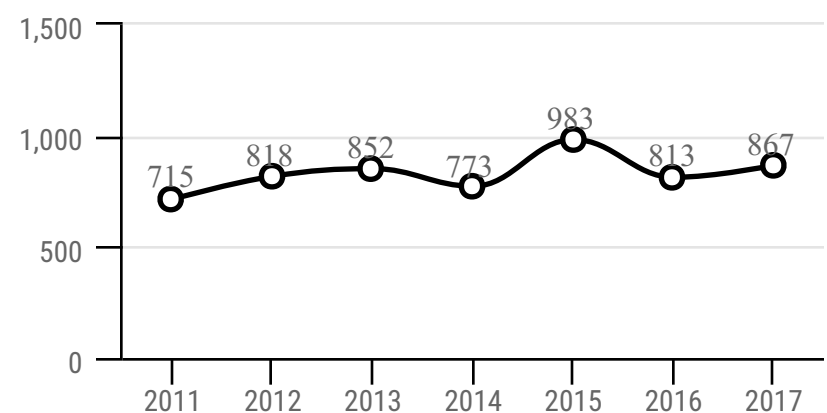

Enrollment by state - DeLand and Celebration campuses

College/School Enrollment

Arts & Sciences

2,064

Business

1,109

Music

233

Law

867

First Time in College Students

Post-Graduate Outcomes

Graduate School Enrollment

(6 months out)

23%

Undergraduate Employment Rate

(10 months out)

65%