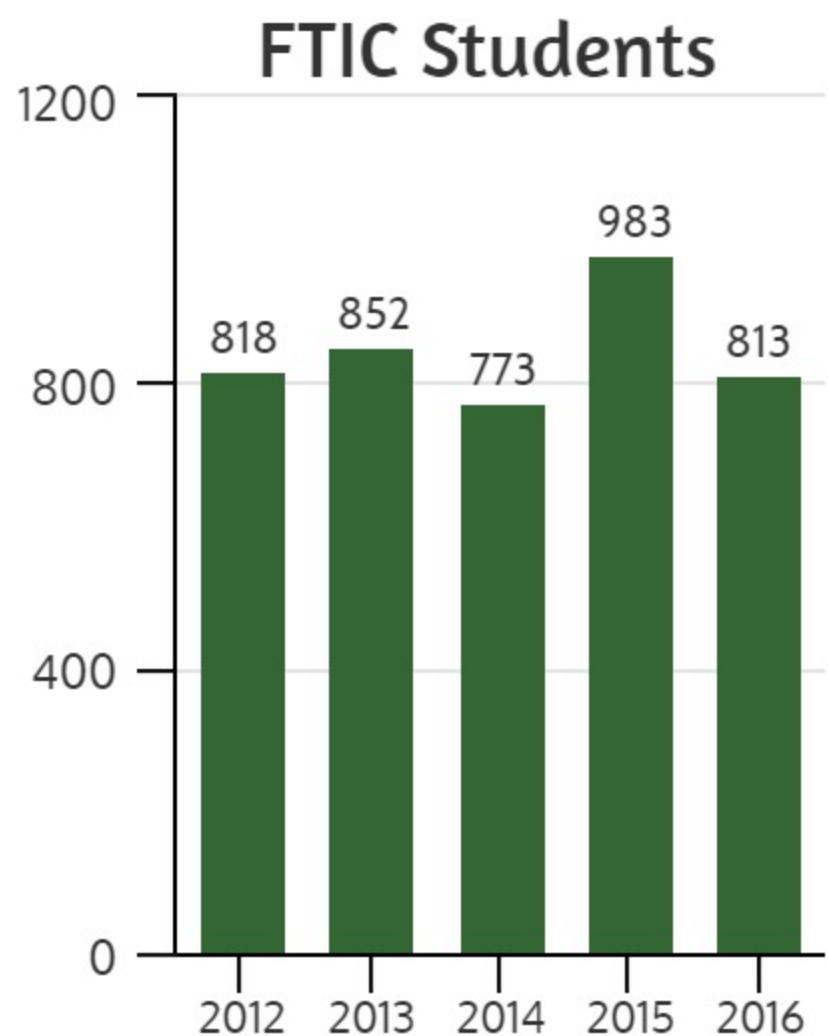

FALL
2016

STETSON UNIVERSITY

Census Snapshot

September 9, 2016

Office of Institutional Research & Effectiveness

FTIC APPLICANTS

RETENTION

79%

Fall to Fall retention of first time in college students

RESIDENCY

Undergraduate students come from...

43 States
3 Territories
57 Countries

64% in-state
30% out-of-state
6% international

ENROLLMENT TRENDS

COLLEGE/SCHOOL ENROLLMENT

Total Fall 2016 enrollment
4,357

Class Level

- First Year
- Sophomore
- Junior
- Senior
- Graduate
- Law

DEMOGRAPHICS

58% Female
29% U.S. students of color
6% International