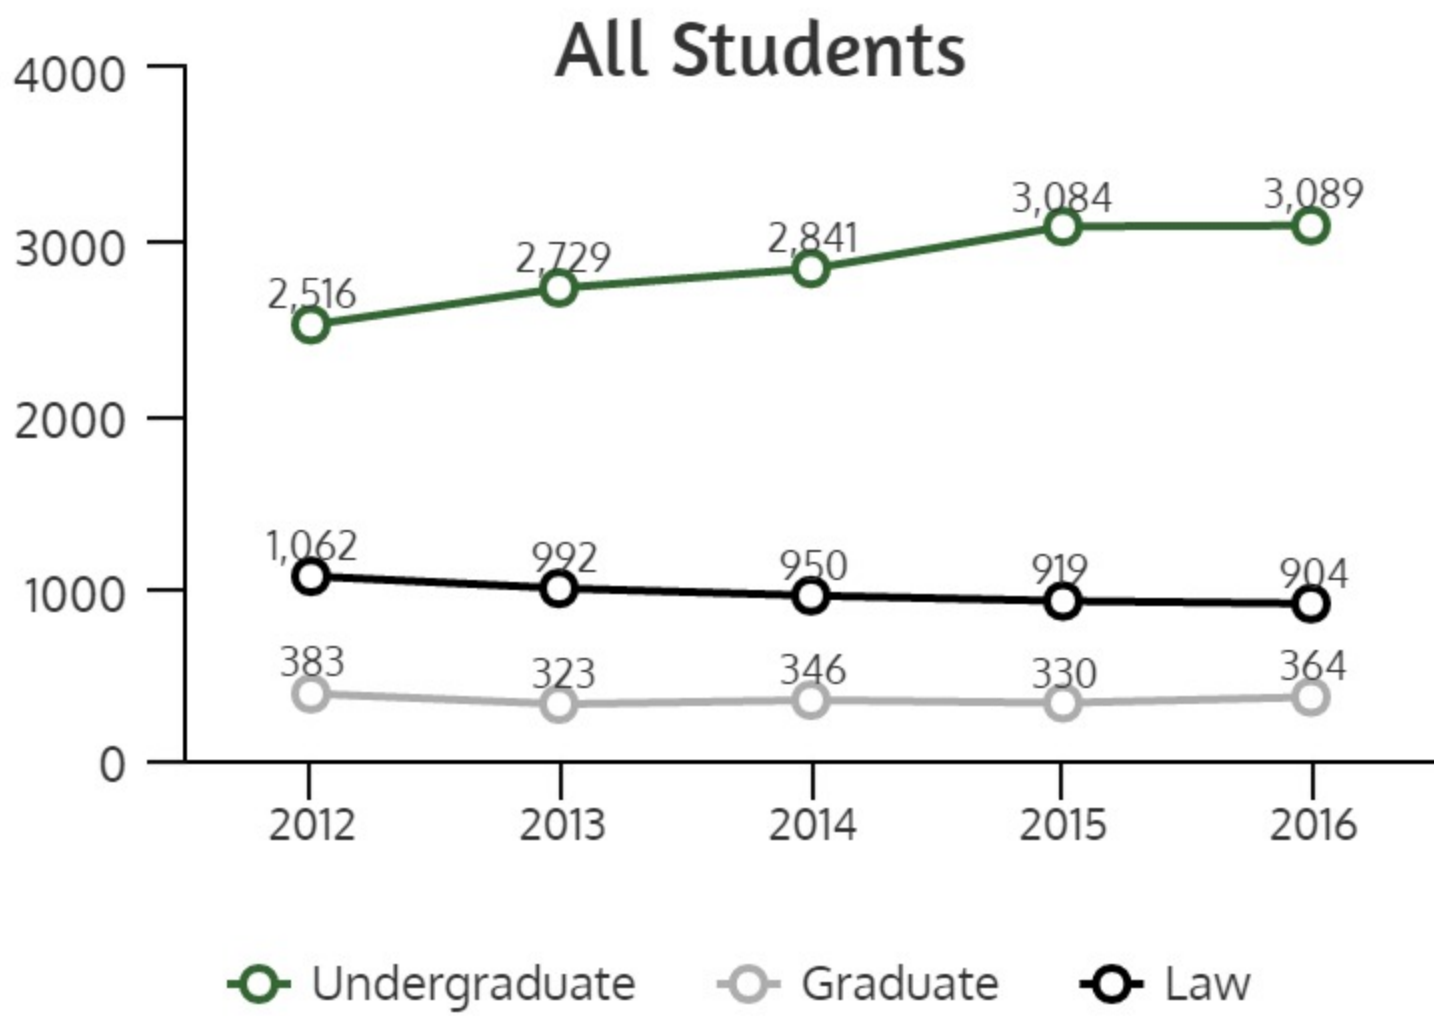

Fall to Fall retention of first time in college students

RESIDENCY

Undergraduate students come from...

43 States
3 Territories
57 Countries

64% in-state
30% out-of-state
6% international

ENROLLMENT TRENDS

COLLEGE/SCHOOL ENROLLMENT

Total Fall 2016 enrollment
4,357

Class Level

- First Year
- Sophomore
- Junior
- Senior
- Graduate
- Law

DEMOGRAPHICS

58% Female
29% U.S. students of color
6% International