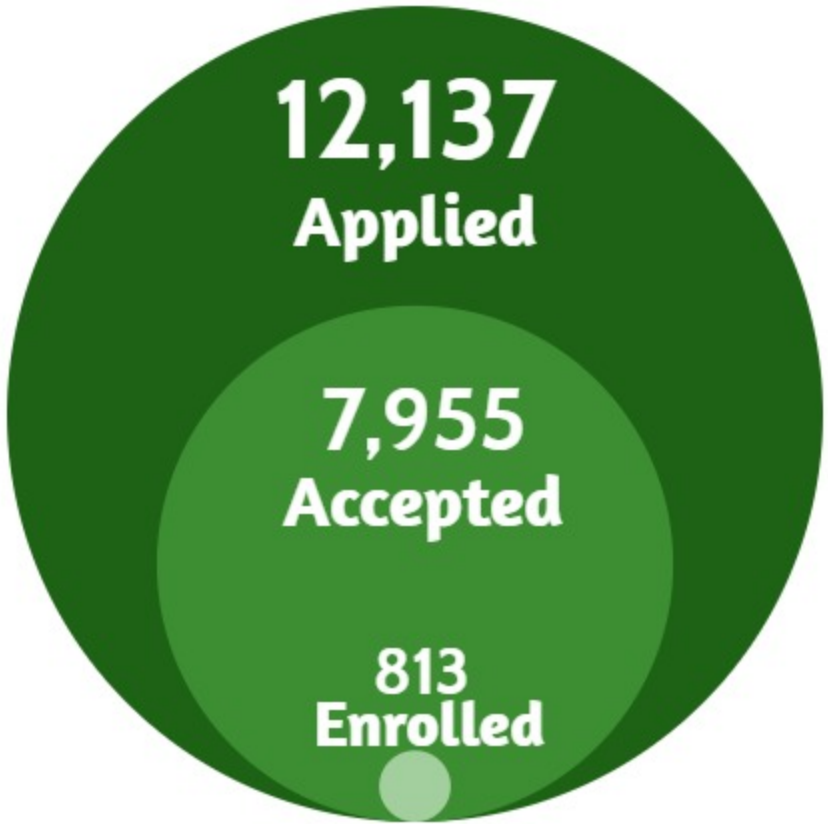

FALL
2016

STETSON UNIVERSITY

Census Snapshot

September 9, 2016

Office of Institutional Research & Effectiveness

FTIC APPLICANTS

RETENTION

79%

Fall to Fall retention of first time in college students

RESIDENCY

Undergraduate students come from...

43 States
3 Territories
57 Countries

64% in-state
30% out-of-state
6% international

ENROLLMENT TRENDS

COLLEGE/SCHOOL ENROLLMENT

Total Fall 2016 enrollment
4,357

Class Level

- First Year
- Sophomore
- Junior
- Senior
- Graduate
- Law

DEMOGRAPHICS

58% Female
29% U.S. students of color
6% International