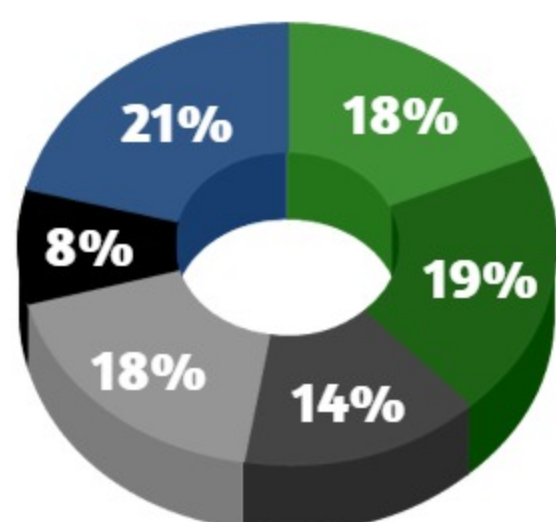

FALL
2016

STETSON UNIVERSITY

Census Snapshot

September 9, 2016

Office of Institutional Research & Effectiveness

FTIC APPLICANTS

RETENTION

79%

Fall to Fall retention of first time in college students

RESIDENCY

Undergraduate students come from...

43 States
3 Territories
57 Countries

64% in-state
30% out-of-state
6% international

ENROLLMENT TRENDS

COLLEGE/SCHOOL ENROLLMENT

Total Fall 2016 enrollment
4,357

Class Level

- First Year
- Sophomore
- Junior
- Senior
- Graduate
- Law

DEMOGRAPHICS

58% Female
29% U.S. students of color
6% International