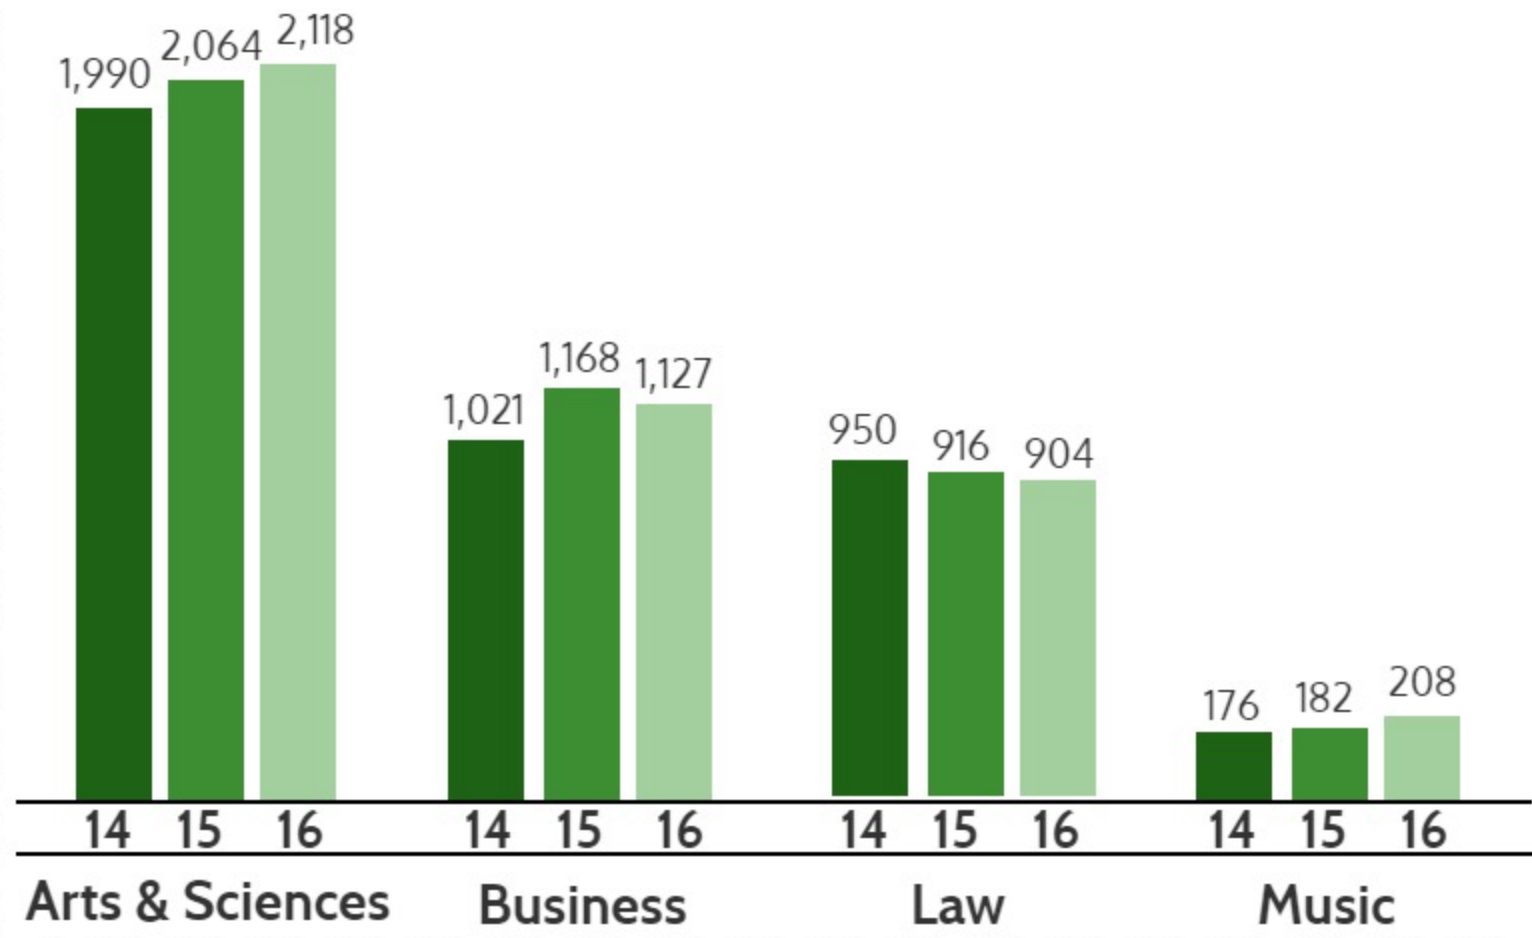

FALL
2016

STETSON UNIVERSITY

Census Snapshot

September 9, 2016

Office of Institutional Research & Effectiveness

FTIC APPLICANTS

RETENTION

79%

Fall to Fall retention of first time in college students

RESIDENCY

Undergraduate students come from...

43 States
3 Territories
57 Countries

64% in-state
30% out-of-state
6% international

ENROLLMENT TRENDS

COLLEGE/SCHOOL ENROLLMENT

Total Fall 2016 enrollment
4,357

Class Level

- First Year
- Sophomore
- Junior
- Senior
- Graduate
- Law

DEMOGRAPHICS

58% Female
29% U.S. students of color
6% International