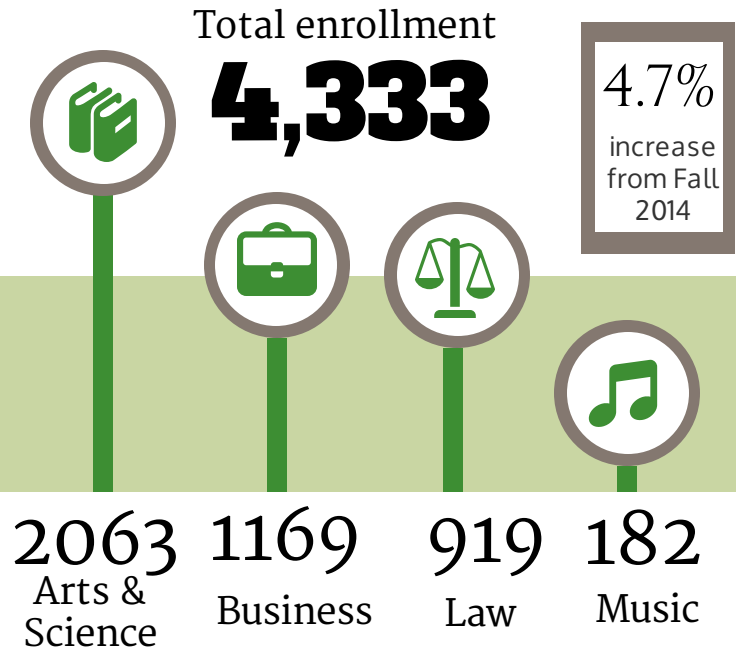

STETSON UNIVERSITY

FALL 2015 Census Snapshot

Student Class Level*

*Based on credits earned

77%

Retention of First Year to Second Year FTIC Students

College/School

Student Type

All Students

First Time in College

Residency & Demographics*

Residency

51 FL counties
44 States
3 Territories
52 Countries

Demographics

6% International
28% Out-of-State
66% In-State
29% Students of color

*Undergraduate Enrollment - 3,084