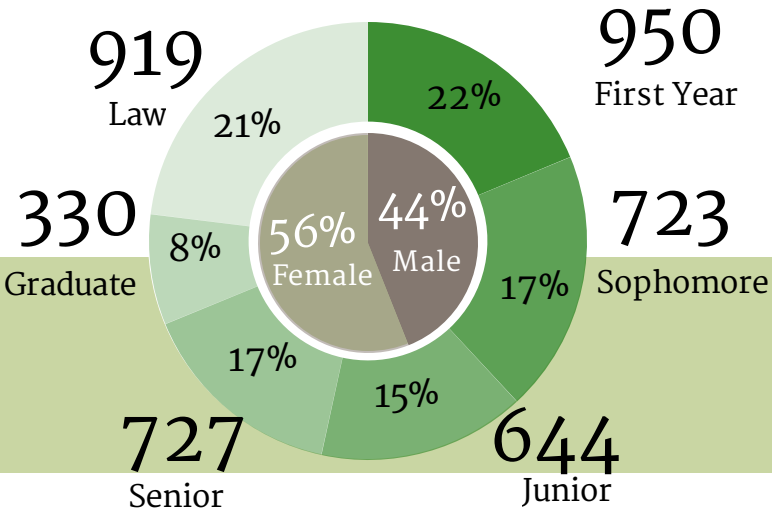

STETSON UNIVERSITY

FALL 2015 Census Snapshot

Student Class Level*

*Based on credits earned

77%

Retention of First Year to Second Year FTIC Students

College/School

Student Type

All Students

First Time in College

Residency & Demographics*

Residency

51 FL counties
44 States
3 Territories
52 Countries

Demographics

6% International
28% Out-of-State
66% In-State
29% Students of color

*Undergraduate Enrollment - 3,084