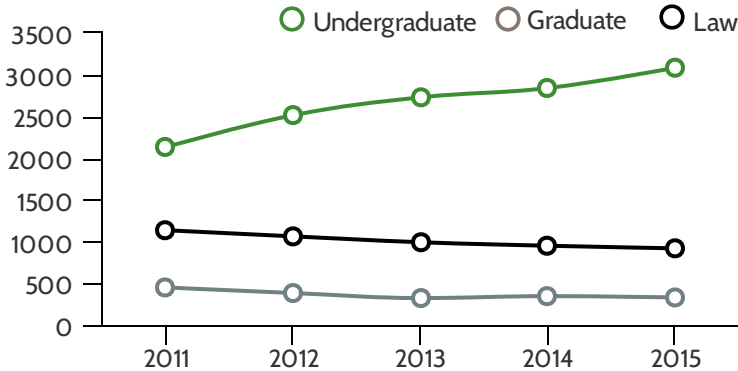

Student Type

All Students