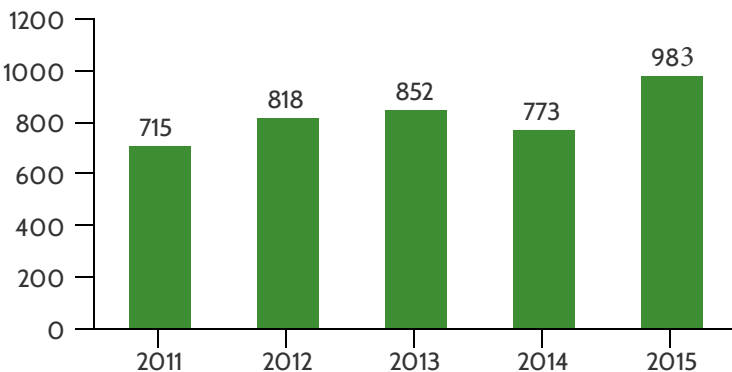

First Time in College