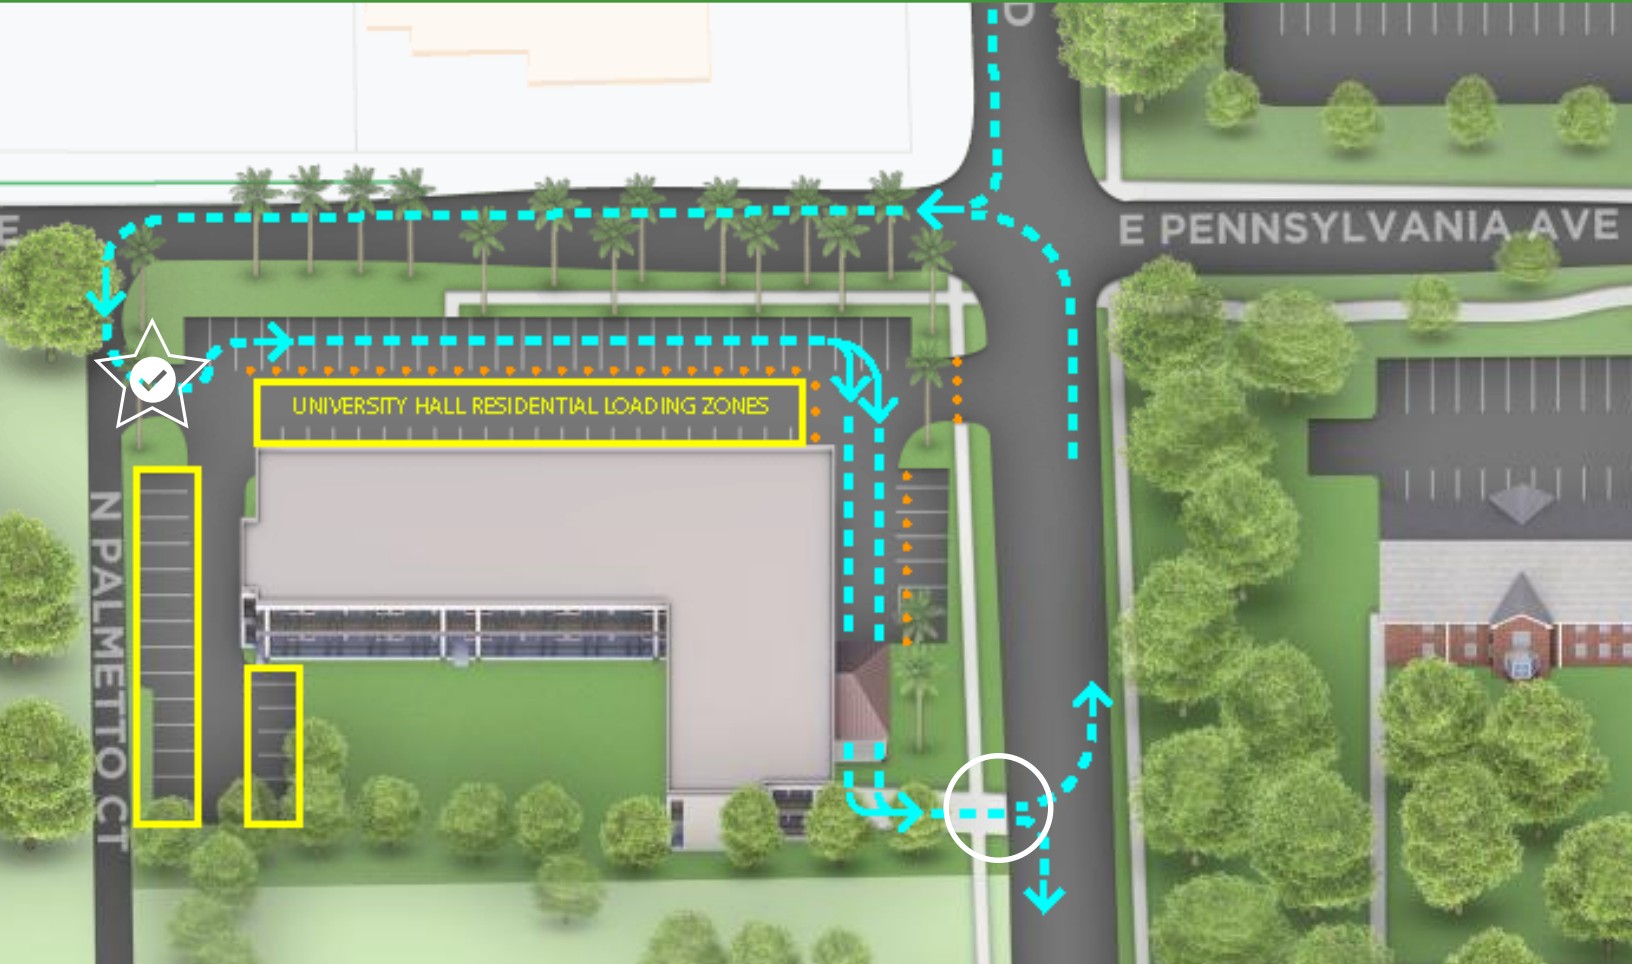

ZOOM IN 

University Hall

644 N Woodland Blvd
DeLand, FL 32724

-  - ENTRANCE
-  - CHECKPOINT
-  - EXIT
-  - TRAFFIC CONE