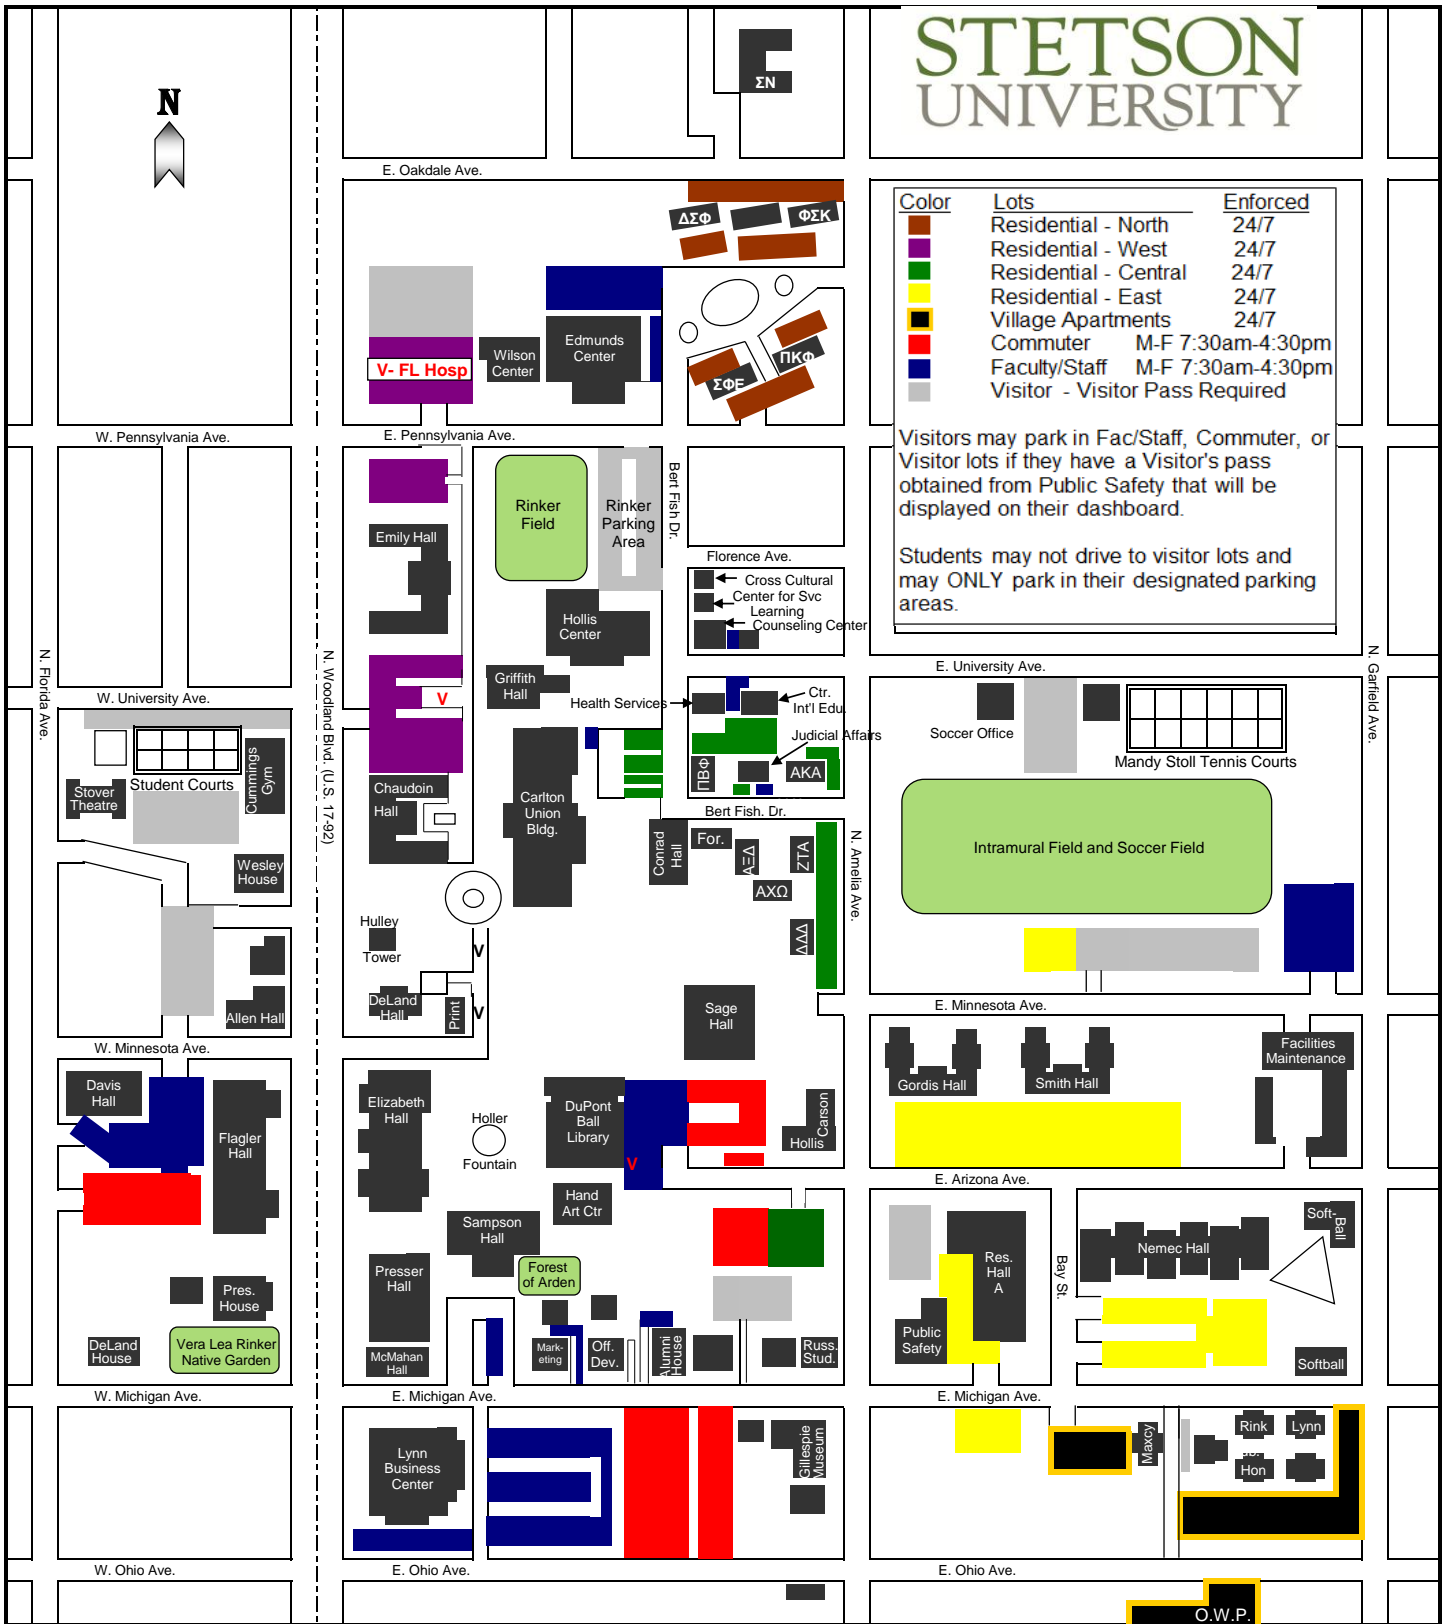

STETSON UNIVERSITY

Color	Lots	Enforced
Orange	Residential - North	24/7
Purple	Residential - West	24/7
Green	Residential - Central	24/7
Yellow	Residential - East	24/7
Black	Village Apartments	24/7
Red	Commuter	M-F 7:30am-4:30pm
Blue	Faculty/Staff	M-F 7:30am-4:30pm
Grey	Visitor - Visitor Pass Required	

Visitors may park in Fac/Staff, Commuter, or Visitor lots if they have a Visitor's pass obtained from Public Safety that will be displayed on their dashboard.

Students may not drive to visitor lots and may ONLY park in their designated parking areas.

VISITOR PARKING ENFORCEMENT

*V - Visitor parking in front of the Print Shop is for Visitors only. Students may use these spaces only if they have business in the Print Shop and only for the duration of that business.

*V - Visitor parking by Griffith Hall, Hand Art Center and the WAC are for said buildings and for Visitors only. They are enforced 24/7.

*O.W.P. - Open Weekend Parking for any decal - U.V.A. South lot only - Friday 5pm - Sunday 5pm