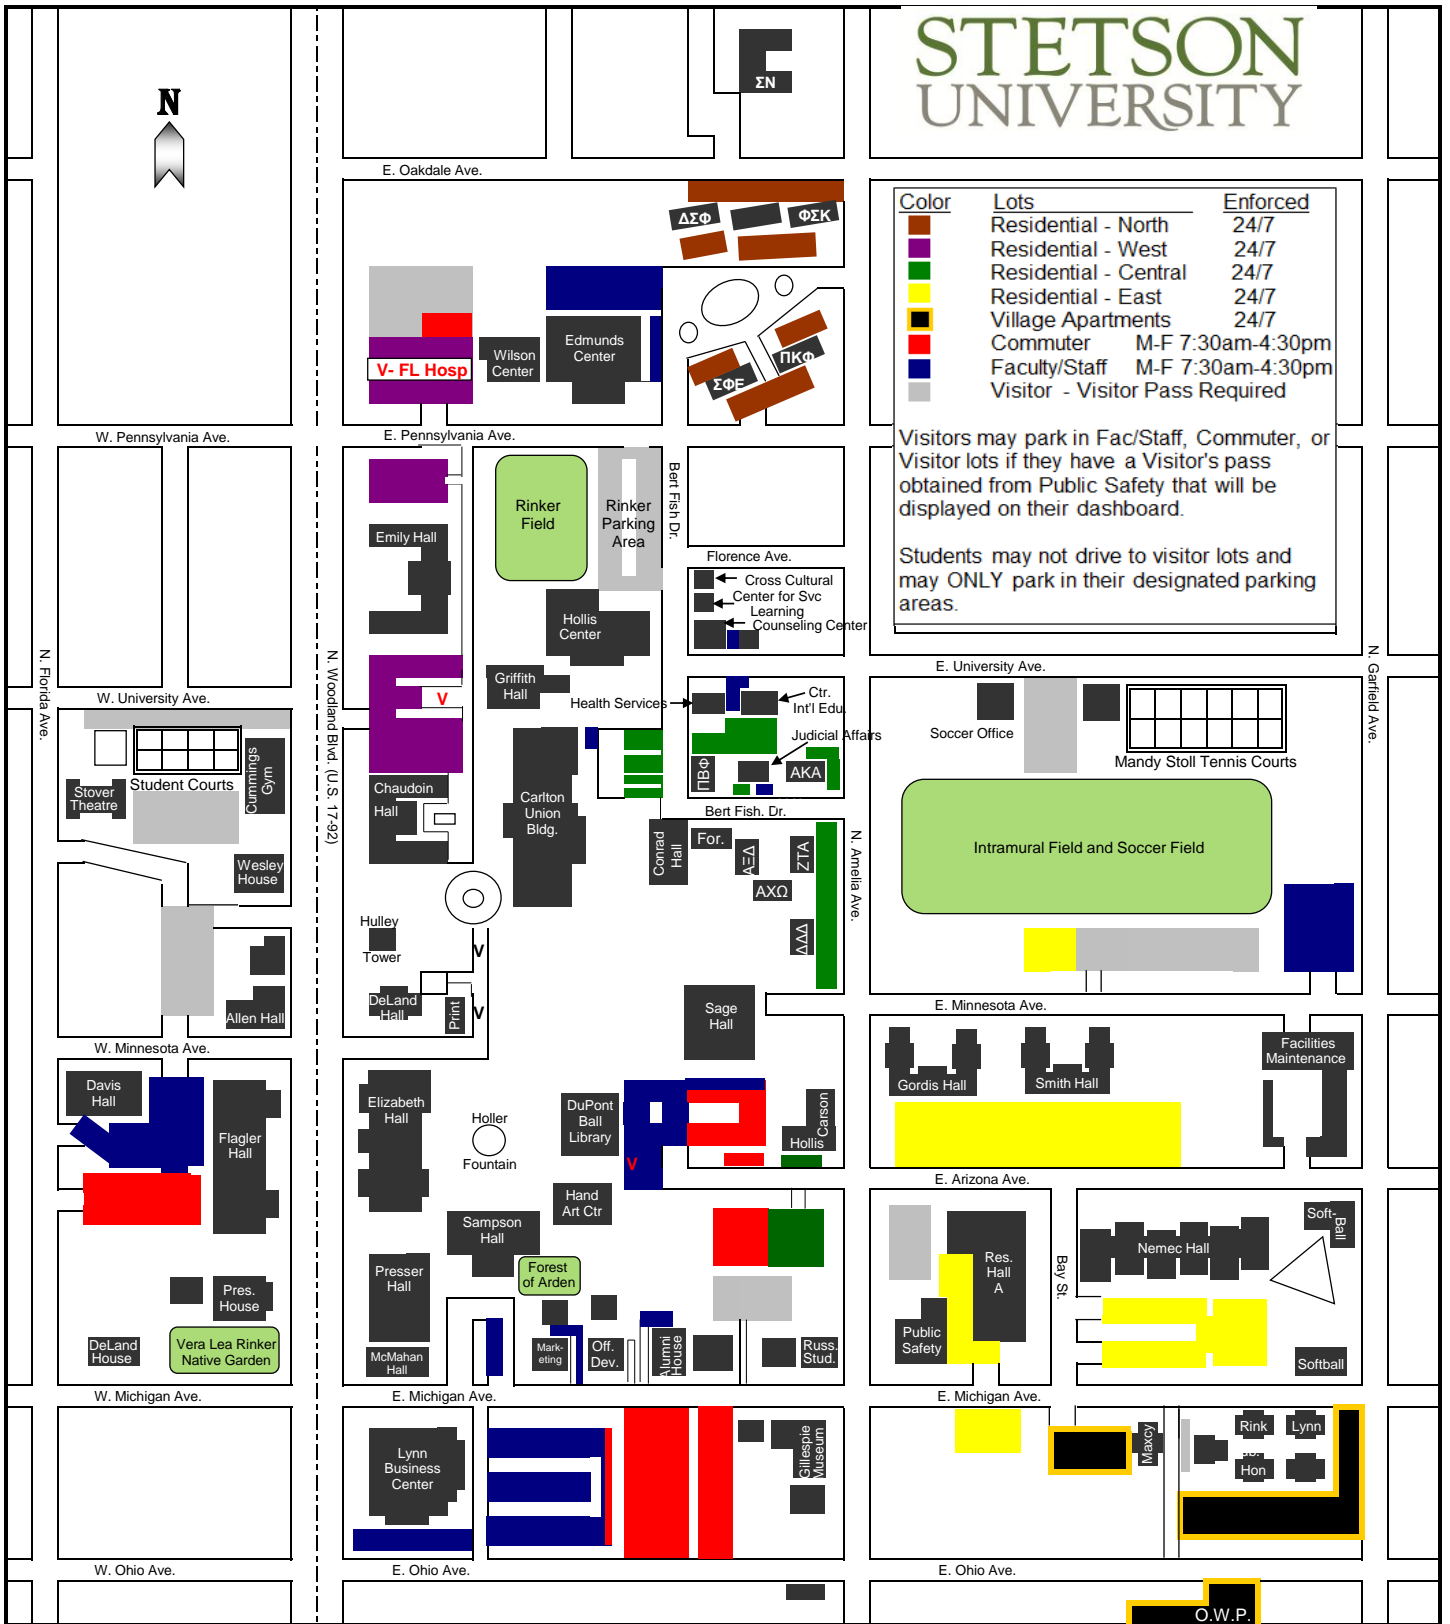

STETSON UNIVERSITY

Color	Lots	Enforced
Orange	Residential - North	24/7
Purple	Residential - West	24/7
Green	Residential - Central	24/7
Yellow	Residential - East	24/7
Black	Village Apartments	24/7
Red	Commuter	M-F 7:30am-4:30pm
Blue	Faculty/Staff	M-F 7:30am-4:30pm
Grey	Visitor - Visitor Pass Required	

Visitors may park in Fac/Staff, Commuter, or Visitor lots if they have a Visitor's pass obtained from Public Safety that will be displayed on their dashboard.

Students may not drive to visitor lots and may ONLY park in their designated parking areas.

VISITOR PARKING ENFORCEMENT

*V - Visitor parking in front of the Print Shop is for Visitors only. Students may use these spaces only if they have business in the Print Shop and only for the duration of that business.

*V - Visitor parking by Griffith Hall, Hand Art Center and the WAC are for said buildings and for Visitors only. They are enforced 24/7.

*O.W.P. - Open Weekend Parking for any decal - U.V.A. South lot only - Friday 5pm - Sunday 5pm